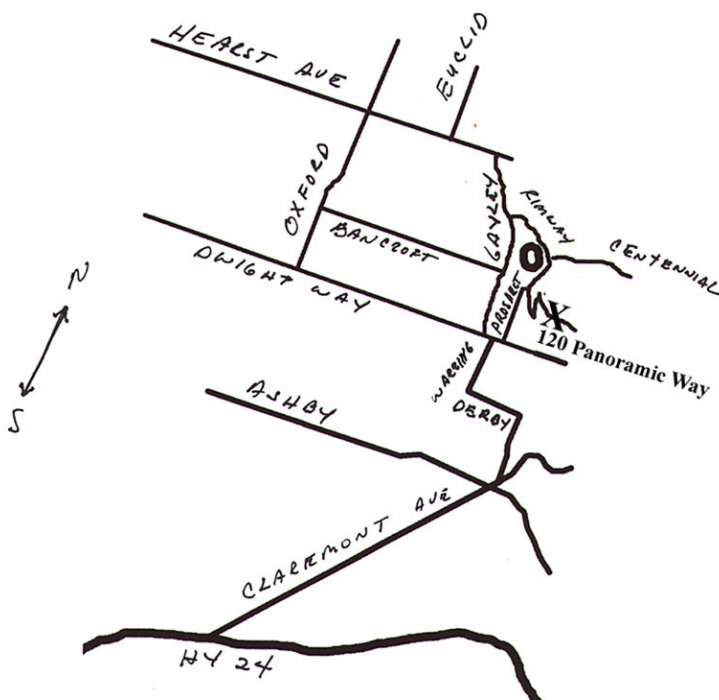

Frank Tapia Photo Digital Studio
120 Panoramic Way
Berkeley, CA 94704
(510) 849-0772

From cities West, North and South of Berkeley

Take HY80 toward Berkeley.
Exit on University Ave and go straight toward the hills.
At the end of University Ave, left on Oxford and right on Hearst Ave.
Right on Gayley Road
Left on Stadium Rimway (you are above Memorial Stadium).
Rimway turns into Canyon Rd
Straight onto Panoramic Way

From Danville and cities East of Berkeley

HY 680 to HY 24 Exit: Berkeley (1st exit after Caldecott Tunnel)
Tunnel Rd which turns into Ashby Ave
Claremont Ave (4 way signal lights), turn right. Claremont Ave turns into Belrose
and then Derby (one block each).
Right on Warring St.
Right on Dwight Way toward the hills.
Left on Prospect St.
Right on Bancroft Way (your at the Memorial Stadium parking lot).
Immediate right onto Panoramic Way.

120 Panoramic Way
Go two switchbacks up the hill -
a sharp left then a sharp right.
Park in the carport.